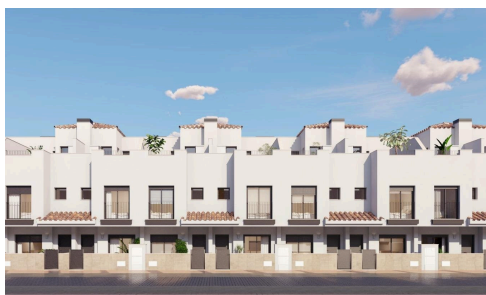

## Modern Townhouses Near Golf Courses in Santa Rosalia-Murcia €209,900

 Torre Pacheco, Murcia

Modern Townhouses Near Golf Courses in Santa Rosalia-Murcia New Build Homes in a Peaceful Village Setting Discover this attractive new development of contemporary townhouses located in the charming village of Santa Rosalia in the Region of Murcia. Surrounded by some of the most prestigious golf courses in the area and just a short drive from the beaches of the Mar Menor, this location offers the perfect combination of tranquility, convenience and outdoor lifestyle. Santa Rosalia is a traditional Spanish village with a welcoming atmosphere, where residents can enjoy local shops, a supermarket, bars and restaurants including the popular La Almazara. Its strategic