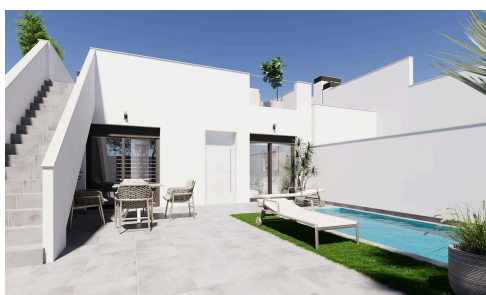

#11004

Modern, newly built semi-detached and terraced homes with private pools at El Alba Resort-Torre Pacheco

€262,900

 Torre Pacheco, Murcia

Modern, newly built semi-detached and terraced homes with private pools at El Alba Resort-Torre Pacheco. Contemporary homes in a growing Mediterranean holiday community. This new development comprises 16 exclusive semi-detached and terraced homes, situated at El Alba Mediterranean Resort in Torre Pacheco. Designed as single-storey homes, these modern properties offer a perfect blend of comfort, functionality and Mediterranean outdoor living. El Alba Resort is an up-and-coming residential area surrounded by open countryside and golf courses,