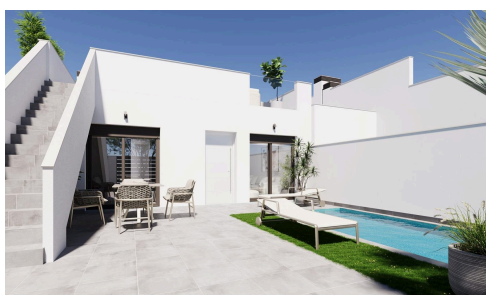

#11004

Modern, newly built semi-detached and terraced homes with private pools at El Alba Resort-Torre Pacheco

€259,900

 Torre Pacheco, Murcia

Modern, newly built semi-detached and terraced homes with private pools at El Alba Resort-Torre Pacheco. Contemporary homes in a growing Mediterranean holiday community. This new development comprises 16 exclusive semi-detached and terraced homes, situated at El Alba Mediterranean Resort in Torre Pacheco. Designed as single-storey homes, these modern properties offer a perfect blend of comfort, functionality and Mediterranean outdoor living. El Alba Resort is an up-and-coming residential area surrounded by open countryside and golf courses,